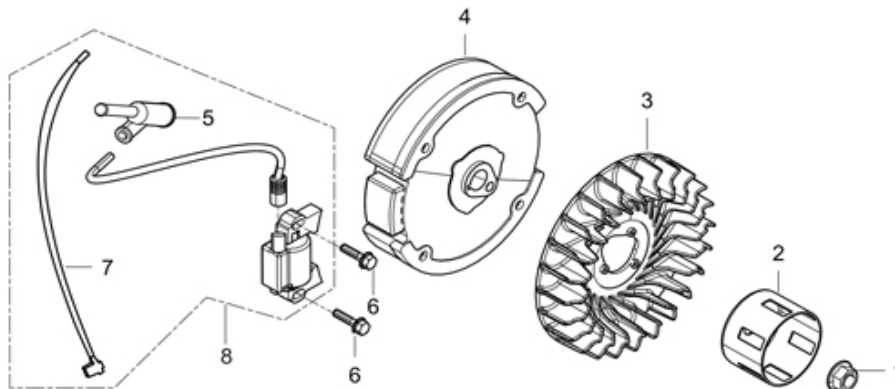

CARBURETOR

REF #	DESCRIPTION	QTY	BE PART #
1	CARBURETOR ASSEMBLY	1	85.571.028
2	GASKET, AIR CLEANER	1	
3	GASKET, CARBURETOR	1	

PARTS BREAKDOWN POWEREASE 420 ENGINE

MODEL:85.570.150

AIR FILTER

REF #	DESCRIPTION	QTY	BE PART #
13	AIR FILTER ASSEMBLY	1	85.571.029

MUFFLER ASSY

REF #	DESCRIPTION	QTY	BE PART #
1	MUFFLER ASSEMBLY	1	85.571.030

PARTS BREAKDOWN POWEREASE 420 ENGINE

MODEL:85.570.150

FUEL TANK

REF #	DESCRIPTION	QTY	BE PART #
1	TANK, FUEL	1	85.571.031
3	FUEL CAP, VENTED	1	85.571.013
4	OUTLET, FUEL	1	85.571.042
5	CLIPS	2	
6	TUBE, FUEL	1	

IGNITION COIL

REF #	DESCRIPTION	QTY	BE PART #
8	IGNITION COIL	1	85.571.032

PARTS BREAKDOWN POWEREASE 420 ENGINE

MODEL:85.570.150

THROTTLE CONTROL

REF #	DESCRIPTION	QTY	BE PART #
1	CONTROL ASSEMBLY, THROTTLE	1	85.571.137