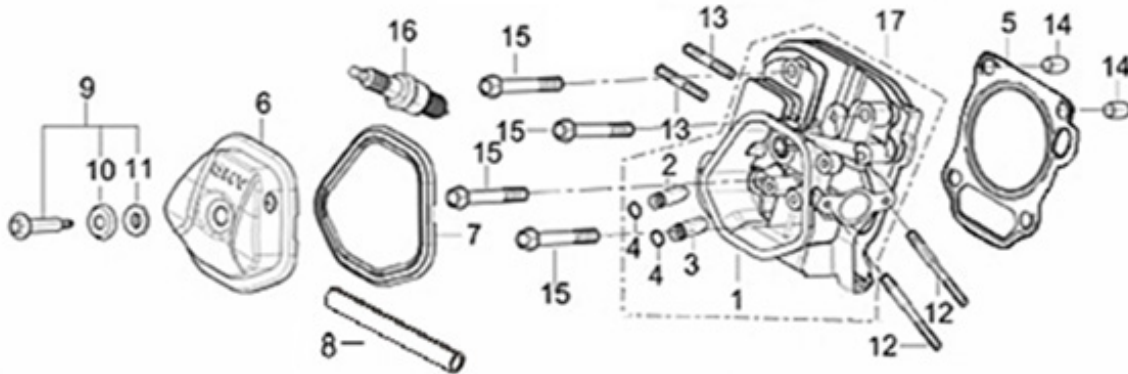

PARTS BREAKDOWN POWEREASE 420 ENGINE

MODEL:85.570.150

BEPOWEREQUIPMENT

.COM

PARTS BREAKDOWN POWEREASE 420 ENGINE

MODEL:85.570.150

HEAD SUBASSEMBLY

REF #	DESCRIPTION	QTY	BE PART #
5	GASKET, CYLINDER HEAD	1	85.571.021
6	COVER, CYLINDER HEAD ASSEMBLY	1	85.571.022
7	GASKET, CYLINDER HEAD COVER	1	
16	SPARK PLUG	1	85.519.001

CRANKCASE

REF #	DESCRIPTION	QTY	BE PART #
3	INTERNAL SENSOR, LOW OIL	1	85.571.023
6	EXTERNAL SENSOR, LOW OIL	1	

PARTS BREAKDOWN POWEREASE 420 ENGINE

MODEL:85.570.150

CRANKCASE COVER

REF #	DESCRIPTION	QTY	BE PART #
2	GASKET, CRANKCASE	1	85.571.024
18	SEAL, OIL	1	
3	PLUG ASSEMBLY	1	85.571.025
4	DIPSTICK ASSEMBLY	1	

RECOIL ASSEMBLY

REF #	DESCRIPTION	QTY	BE PART #
12	STARTER RECOIL ASSEMBLY	1	85.571.026

PARTS BREAKDOWN POWEREASE 420 ENGINE

MODEL:85.570.150

ENGINE SHROUD

REF #	DESCRIPTION	QTY	BE PART #
1	SHROUD (BLACK)	1	85.571.027
4	SWITCH, ON/OFF	1	85.571.008

CARBURETOR

REF #	DESCRIPTION	QTY	BE PART #
1	CARBURETOR ASSEMBLY	1	85.571.028
2	GASKET, AIR CLEANER	1	
3	GASKET, CARBURETOR	1	

PARTS BREAKDOWN POWEREASE 420 ENGINE

MODEL:85.570.150

AIR FILTER

REF #	DESCRIPTION	QTY	BE PART #
13	AIR FILTER ASSEMBLY	1	85.571.029