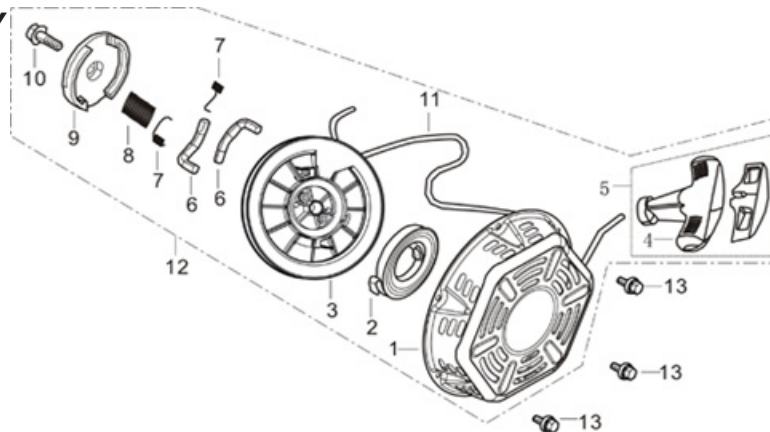

PARTS BREAKDOWN POWEREASE 420 ENGINE

MODEL:85.570.150

BEPOWEREQUIPMENT

.COM

PARTS BREAKDOWN POWEREASE 420 ENGINE

MODEL:85.570.150

HEAD SUBASSEMBLY

REF #	DESCRIPTION	QTY	BE PART #
5	GASKET, CYLINDER HEAD	1	85.571.021
6	COVER, CYLINDER HEAD ASSEMBLY	1	85.571.022
7	GASKET, CYLINDER HEAD COVER	1	
16	SPARK PLUG	1	85.519.001

CRANKCASE

REF #	DESCRIPTION	QTY	BE PART #
3	INTERNAL SENSOR, LOW OIL	1	85.571.023
6	EXTERNAL SENSOR, LOW OIL	1	

PARTS BREAKDOWN POWEREASE 420 ENGINE

MODEL:85.570.150

CRANKCASE COVER

REF #	DESCRIPTION	QTY	BE PART #
2	GASKET, CRANKCASE	1	85.571.024
18	SEAL, OIL	1	
3	PLUG ASSEMBLY	1	85.571.025
4	DIPSTICK ASSEMBLY	1	

RECOIL ASSEMBLY

REF #	DESCRIPTION	QTY	BE PART #
12	STARTER RECOIL ASSEMBLY	1	85.571.026

PARTS BREAKDOWN POWEREASE 420 ENGINE

MODEL:85.570.150

ENGINE SHROUD

REF #	DESCRIPTION	QTY	BE PART #
1	SHROUD (BLACK)	1	85.571.027
4	SWITCH, ON/OFF	1	85.571.008

CARBURETOR

REF #	DESCRIPTION	QTY	BE PART #
1	CARBURETOR ASSEMBLY	1	85.571.028
2	GASKET, AIR CLEANER	1	
3	GASKET, CARBURETOR	1	

PARTS BREAKDOWN POWEREASE 420 ENGINE

MODEL:85.570.150

AIR FILTER

REF #	DESCRIPTION	QTY	BE PART #
13	AIR FILTER ASSEMBLY	1	85.571.029