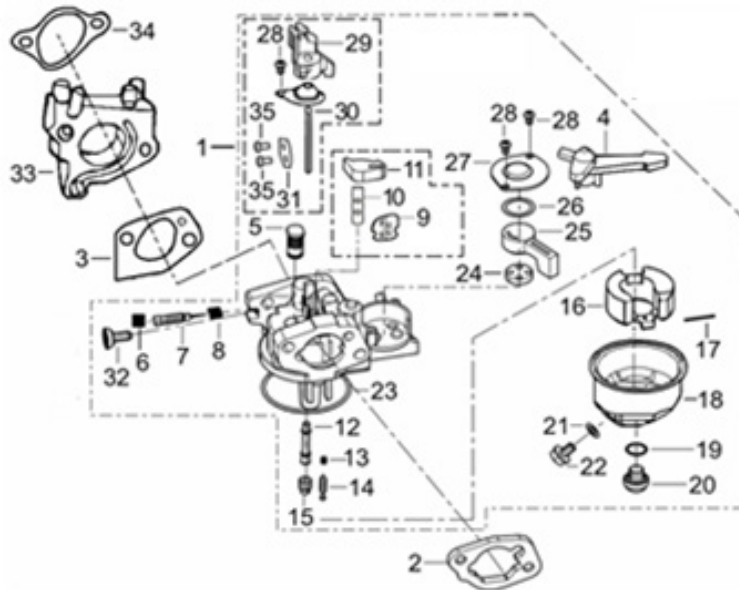

PARTS BREAKDOWN POWEREASE 420 ENGINE

MODEL:85.570.150

BEPOWEREQUIPMENT

.COM

PARTS BREAKDOWN POWEREASE 420 ENGINE

MODEL:85.570.150

HEAD SUBASSEMBLY

REF #	DESCRIPTION	QTY	BE PART #
5	GASKET, CYLINDER HEAD	1	85.571.021
6	COVER, CYLINDER HEAD ASSEMBLY	1	85.571.022
7	GASKET, CYLINDER HEAD COVER	1	
16	SPARK PLUG	1	85.519.001

CRANKCASE

REF #	DESCRIPTION	QTY	BE PART #
3	INTERNAL SENSOR, LOW OIL	1	85.571.023
6	EXTERNAL SENSOR, LOW OIL	1	

PARTS BREAKDOWN POWEREASE 420 ENGINE

MODEL:85.570.150

CRANKCASE COVER

REF #	DESCRIPTION	QTY	BE PART #
2	GASKET, CRANKCASE	1	85.571.024
18	SEAL, OIL	1	
3	PLUG ASSEMBLY	1	85.571.025
4	DIPSTICK ASSEMBLY	1	

RECOIL ASSEMBLY

REF #	DESCRIPTION	QTY	BE PART #
12	STARTER RECOIL ASSEMBLY	1	85.571.026

PARTS BREAKDOWN POWEREASE 420 ENGINE

MODEL:85.570.150

ENGINE SHROUD

REF #	DESCRIPTION	QTY	BE PART #
1	SHROUD (BLACK)	1	85.571.027
4	SWITCH, ON/OFF	1	85.571.008

CARBURETOR

REF #	DESCRIPTION	QTY	BE PART #
1	CARBURETOR ASSEMBLY	1	85.571.028
2	GASKET, AIR CLEANER	1	
3	GASKET, CARBURETOR	1	

PARTS BREAKDOWN POWEREASE 420 ENGINE

MODEL:85.570.150

AIR FILTER

REF #	DESCRIPTION	QTY	BE PART #
13	AIR FILTER ASSEMBLY	1	85.571.029