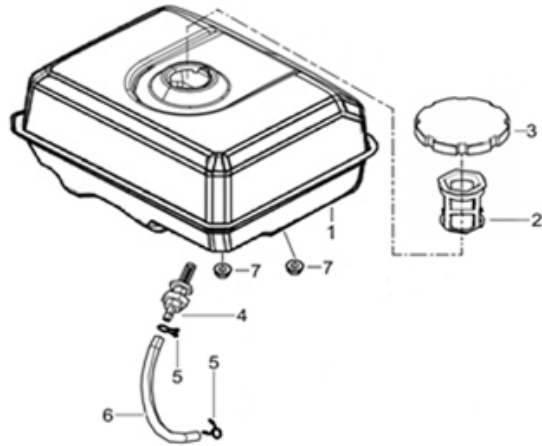

PARTS BREAKDOWN POWEREASE 420 ENGINE

MODEL:85.570.150

BEPOWEREQUIPMENT

.COM

PARTS BREAKDOWN POWEREASE 420 ENGINE

MODEL:85.570.150

HEAD SUBASSEMBLY

REF #	DESCRIPTION	QTY	BE PART #
5	GASKET, CYLINDER HEAD	1	85.571.021
6	COVER, CYLINDER HEAD ASSEMBLY	1	85.571.022
7	GASKET, CYLINDER HEAD COVER	1	
16	SPARK PLUG	1	85.519.001

CARBURETOR

REF #	DESCRIPTION	QTY	BE PART #
1	CARBURETOR ASSEMBLY	1	85.571.028
2	GASKET, AIR CLEANER	1	
3	GASKET, CARBURETOR	1	

PARTS BREAKDOWN POWEREASE 420 ENGINE

MODEL:85.570.150

AIR FILTER

REF #	DESCRIPTION	QTY	BE PART #
13	AIR FILTER ASSEMBLY	1	85.571.029

MUFFLER ASSY

REF #	DESCRIPTION	QTY	BE PART #
1	MUFFLER ASSEMBLY	1	85.571.030

PARTS BREAKDOWN POWEREASE 420 ENGINE

MODEL:85.570.150

FUEL TANK

REF #	DESCRIPTION	QTY	BE PART #
1	TANK, FUEL	1	85.571.031
3	FUEL CAP, VENTED	1	85.571.013
4	OUTLET, FUEL	1	85.571.042
5	CLIPS	2	
6	TUBE, FUEL	1	

IGNITION COIL

REF #	DESCRIPTION	QTY	BE PART #
8	IGNITION COIL	1	85.571.032

PARTS BREAKDOWN POWEREASE 420 ENGINE

MODEL:85.570.150

THROTTLE CONTROL

REF #	DESCRIPTION	QTY	BE PART #
1	CONTROL ASSEMBLY, THROTTLE	1	85.571.137