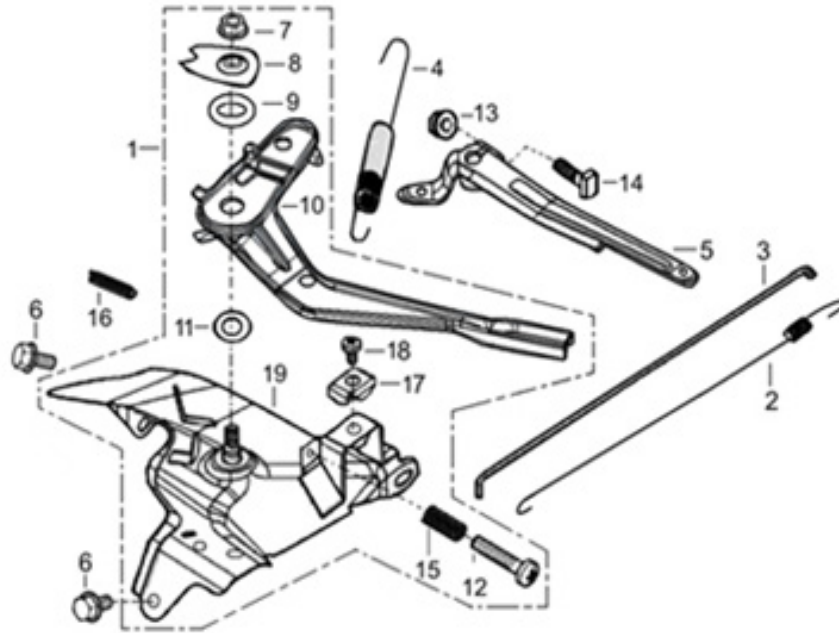

PARTS BREAKDOWN POWEREASE 420 ENGINE

MODEL:85.570.150

BEPOWEREQUIPMENT

.COM

PARTS BREAKDOWN POWEREASE 420 ENGINE

MODEL:85.570.150

HEAD SUBASSEMBLY

REF #	DESCRIPTION	QTY	BE PART #
5	GASKET, CYLINDER HEAD	1	85.571.021
6	COVER, CYLINDER HEAD ASSEMBLY	1	85.571.022
7	GASKET, CYLINDER HEAD COVER	1	
16	SPARK PLUG	1	85.519.001

CARBURETOR

REF #	DESCRIPTION	QTY	BE PART #
1	CARBURETOR ASSEMBLY	1	85.571.028
2	GASKET, AIR CLEANER	1	
3	GASKET, CARBURETOR	1	

PARTS BREAKDOWN POWEREASE 420 ENGINE

MODEL:85.570.150

AIR FILTER

REF #	DESCRIPTION	QTY	BE PART #
13	AIR FILTER ASSEMBLY	1	85.571.029

MUFFLER ASSY

REF #	DESCRIPTION	QTY	BE PART #
1	MUFFLER ASSEMBLY	1	85.571.030

PARTS BREAKDOWN POWEREASE 420 ENGINE

MODEL:85.570.150

FUEL TANK

REF #	DESCRIPTION	QTY	BE PART #
1	TANK, FUEL	1	85.571.031
3	FUEL CAP, VENTED	1	85.571.013
4	OUTLET, FUEL	1	85.571.042
5	CLIPS	2	
6	TUBE, FUEL	1	

IGNITION COIL

REF #	DESCRIPTION	QTY	BE PART #
8	IGNITION COIL	1	85.571.032

PARTS BREAKDOWN POWEREASE 420 ENGINE

MODEL:85.570.150

THROTTLE CONTROL

REF #	DESCRIPTION	QTY	BE PART #
1	CONTROL ASSEMBLY, THROTTLE	1	85.571.137