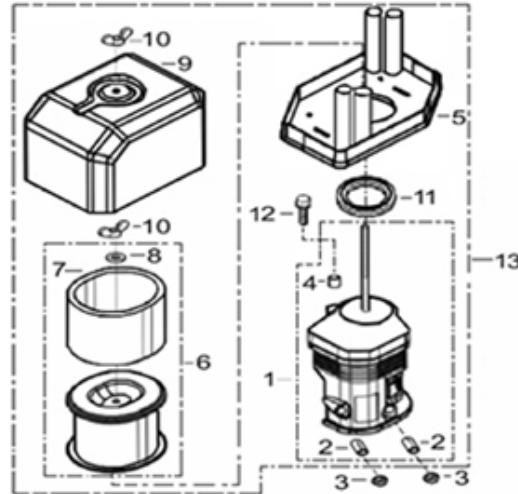

PARTS BREAKDOWN POWEREASE 420 ENGINE

MODEL:85.570.150

BEPOWEREQUIPMENT

.COM

PARTS BREAKDOWN POWEREASE 420 ENGINE

MODEL:85.570.150

HEAD SUBASSEMBLY

REF #	DESCRIPTION	QTY	BE PART #
5	GASKET, CYLINDER HEAD	1	85.571.021
6	COVER, CYLINDER HEAD ASSEMBLY	1	85.571.022
7	GASKET, CYLINDER HEAD COVER	1	
16	SPARK PLUG	1	85.519.001

RECOIL ASSEMBLY

REF #	DESCRIPTION	QTY	BE PART #
12	STARTER RECOIL ASSEMBLY	1	85.571.026

PARTS BREAKDOWN POWEREASE 420 ENGINE

MODEL:85.570.150

ENGINE SHROUD

REF #	DESCRIPTION	QTY	BE PART #
1	SHROUD (BLACK)	1	85.571.027
4	SWITCH, ON/OFF	1	85.571.008

CARBURETOR

REF #	DESCRIPTION	QTY	BE PART #
1	CARBURETOR ASSEMBLY	1	85.571.028
2	GASKET, AIR CLEANER	1	
3	GASKET, CARBURETOR	1	

PARTS BREAKDOWN POWEREASE 420 ENGINE

MODEL:85.570.150

AIR FILTER

REF #	DESCRIPTION	QTY	BE PART #
13	AIR FILTER ASSEMBLY	1	85.571.029

IGNITION COIL

REF #	DESCRIPTION	QTY	BE PART #
8	IGNITION COIL	1	85.571.032

PARTS BREAKDOWN POWEREASE 420 ENGINE

MODEL:85.570.150

THROTTLE CONTROL

REF #	DESCRIPTION	QTY	BE PART #
1	CONTROL ASSEMBLY, THROTTLE	1	85.571.137