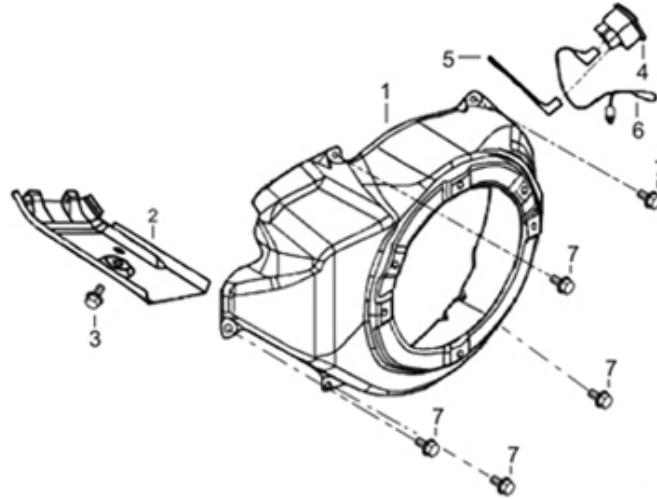

PARTS BREAKDOWN POWEREASE 420 ENGINE

MODEL:85.570.150

BEPOWEREQUIPMENT

.COM

PARTS BREAKDOWN POWEREASE 420 ENGINE

MODEL:85.570.150

HEAD SUBASSEMBLY

REF #	DESCRIPTION	QTY	BE PART #
5	GASKET, CYLINDER HEAD	1	85.571.021
6	COVER, CYLINDER HEAD ASSEMBLY	1	85.571.022
7	GASKET, CYLINDER HEAD COVER	1	
16	SPARK PLUG	1	85.519.001

CRANKCASE

REF #	DESCRIPTION	QTY	BE PART #
3	INTERNAL SENSOR, LOW OIL	1	85.571.023
6	EXTERNAL SENSOR, LOW OIL	1	

PARTS BREAKDOWN POWEREASE 420 ENGINE

MODEL:85.570.150

CRANKCASE COVER

REF #	DESCRIPTION	QTY	BE PART #
2	GASKET, CRANKCASE	1	85.571.024
18	SEAL, OIL	1	
3	PLUG ASSEMBLY	1	85.571.025
4	DIPSTICK ASSEMBLY	1	

RECOIL ASSEMBLY

REF #	DESCRIPTION	QTY	BE PART #
12	STARTER RECOIL ASSEMBLY	1	85.571.026

PARTS BREAKDOWN POWEREASE 420 ENGINE

MODEL:85.570.150

ENGINE SHROUD

REF #	DESCRIPTION	QTY	BE PART #
1	SHROUD (BLACK)	1	85.571.027
4	SWITCH, ON/OFF	1	85.571.008

CARBURETOR

REF #	DESCRIPTION	QTY	BE PART #
1	CARBURETOR ASSEMBLY	1	85.571.028
2	GASKET, AIR CLEANER	1	
3	GASKET, CARBURETOR	1	

PARTS BREAKDOWN POWEREASE 420 ENGINE

MODEL:85.570.150

AIR FILTER

REF #	DESCRIPTION	QTY	BE PART #
13	AIR FILTER ASSEMBLY	1	85.571.029