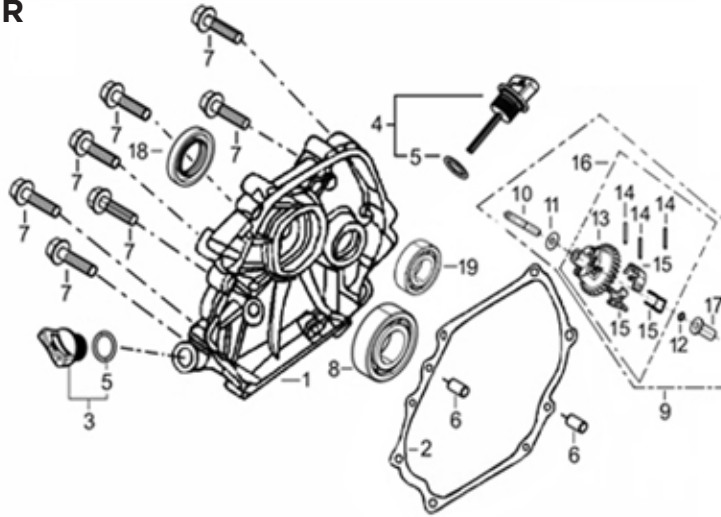

PARTS BREAKDOWN POWEREASE 420 ENGINE

MODEL:85.570.150

BEPOWEREQUIPMENT

.COM

PARTS BREAKDOWN POWEREASE 420 ENGINE

MODEL:85.570.150

HEAD SUBASSEMBLY

REF #	DESCRIPTION	QTY	BE PART #
5	GASKET, CYLINDER HEAD	1	85.571.021
6	COVER, CYLINDER HEAD ASSEMBLY	1	85.571.022
7	GASKET, CYLINDER HEAD COVER	1	
16	SPARK PLUG	1	85.519.001

CRANKCASE

REF #	DESCRIPTION	QTY	BE PART #
3	INTERNAL SENSOR, LOW OIL	1	85.571.023
6	EXTERNAL SENSOR, LOW OIL	1	

PARTS BREAKDOWN POWEREASE 420 ENGINE

MODEL:85.570.150

CRANKCASE COVER

REF #	DESCRIPTION	QTY	BE PART #
2	GASKET, CRANKCASE	1	85.571.024
18	SEAL, OIL	1	
3	PLUG ASSEMBLY	1	85.571.025
4	DIPSTICK ASSEMBLY	1	

RECOIL ASSEMBLY

REF #	DESCRIPTION	QTY	BE PART #
12	STARTER RECOIL ASSEMBLY	1	85.571.026

PARTS BREAKDOWN POWEREASE 420 ENGINE

MODEL:85.570.150

ENGINE SHROUD

REF #	DESCRIPTION	QTY	BE PART #
1	SHROUD (BLACK)	1	85.571.027
4	SWITCH, ON/OFF	1	85.571.008

CARBURETOR

REF #	DESCRIPTION	QTY	BE PART #
1	CARBURETOR ASSEMBLY	1	85.571.028
2	GASKET, AIR CLEANER	1	
3	GASKET, CARBURETOR	1	

PARTS BREAKDOWN POWEREASE 420 ENGINE

MODEL:85.570.150

AIR FILTER

REF #	DESCRIPTION	QTY	BE PART #
13	AIR FILTER ASSEMBLY	1	85.571.029