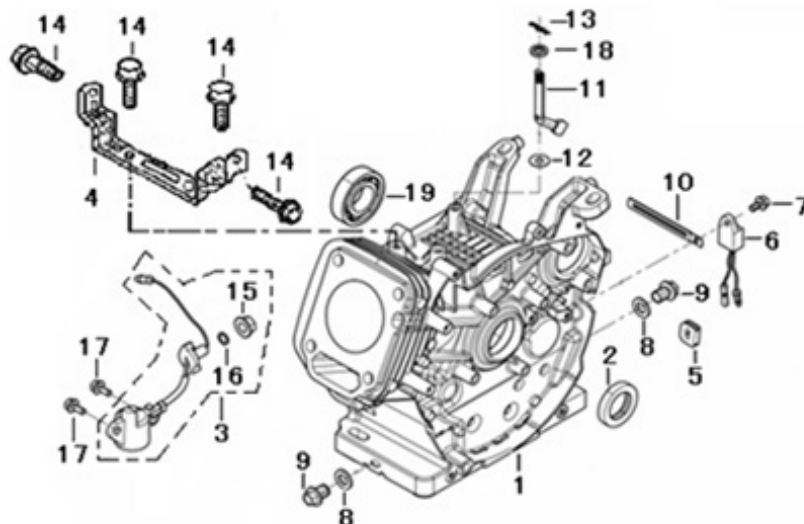

PARTS BREAKDOWN POWEREASE 420 ENGINE

MODEL:85.570.150

BEPOWEREQUIPMENT

.COM

PARTS BREAKDOWN POWEREASE 420 ENGINE

MODEL:85.570.150

HEAD SUBASSEMBLY

REF #	DESCRIPTION	QTY	BE PART #
5	GASKET, CYLINDER HEAD	1	85.571.021
6	COVER, CYLINDER HEAD ASSEMBLY	1	85.571.022
7	GASKET, CYLINDER HEAD COVER	1	
16	SPARK PLUG	1	85.519.001

CRANKCASE

REF #	DESCRIPTION	QTY	BE PART #
3	INTERNAL SENSOR, LOW OIL	1	85.571.023
6	EXTERNAL SENSOR, LOW OIL	1	

PARTS BREAKDOWN POWEREASE 420 ENGINE

MODEL:85.570.150

CRANKCASE COVER

REF #	DESCRIPTION	QTY	BE PART #
2	GASKET, CRANKCASE	1	85.571.024
18	SEAL, OIL	1	
3	PLUG ASSEMBLY	1	85.571.025
4	DIPSTICK ASSEMBLY	1	

RECOIL ASSEMBLY

REF #	DESCRIPTION	QTY	BE PART #
12	STARTER RECOIL ASSEMBLY	1	85.571.026

PARTS BREAKDOWN POWEREASE 420 ENGINE

MODEL:85.570.150

ENGINE SHROUD

REF #	DESCRIPTION	QTY	BE PART #
1	SHROUD (BLACK)	1	85.571.027
4	SWITCH, ON/OFF	1	85.571.008

CARBURETOR

REF #	DESCRIPTION	QTY	BE PART #
1	CARBURETOR ASSEMBLY	1	85.571.028
2	GASKET, AIR CLEANER	1	
3	GASKET, CARBURETOR	1	

PARTS BREAKDOWN POWEREASE 420 ENGINE

MODEL:85.570.150

AIR FILTER

REF #	DESCRIPTION	QTY	BE PART #
13	AIR FILTER ASSEMBLY	1	85.571.029