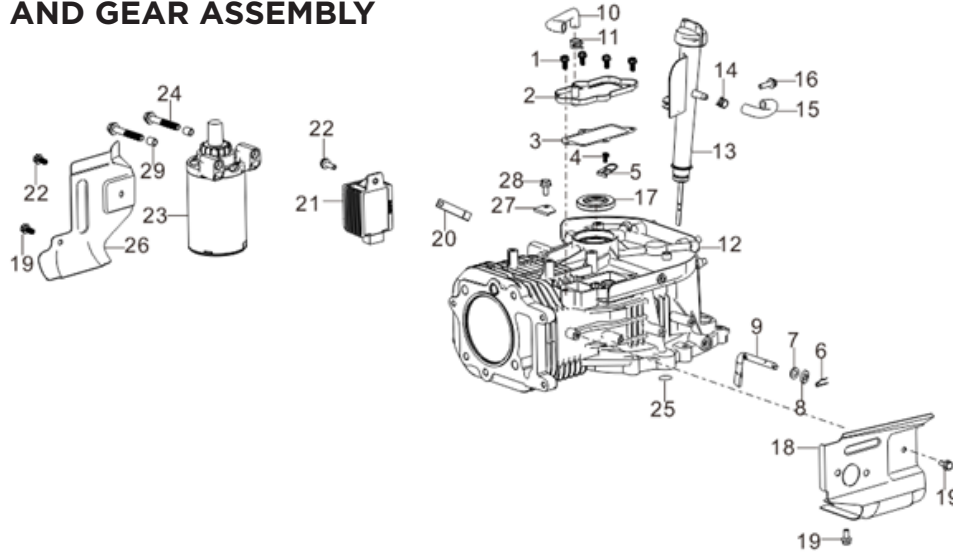

PARTS BREAKDOWN POWEREASE RV550D ENGINE

MODEL:85.578.160

BEPOWEREQUIPMENT

.COM

PARTS BREAKDOWN POWEREASE RV550D ENGINE

MODEL:85.578.160

CRANKCASE AND GEAR ASSEMBLY

REF #	DESCRIPTION	QTY	BE PART #
13	DIPSTICK ASSEMBLY	1	85.572.211
20	WIRE CLIP	1	85.572.212
21	REGULATOR, VOLTAGE	1	
22	BOLT	2	
23	STARTER MOTOR ASSEMBLY	1	85.572.213
24	CYLINDER HEAD BOLT	2	
29	POSITION PIN	2	

COVER SUBASSEMBLY

REF #	DESCRIPTION	QTY	BE PART #
8	OIL FILTER	1	85.572.214

PARTS BREAKDOWN POWEREASE RV550D ENGINE

MODEL:85.578.160

HEAD SUBASSEMBLY

REF #	DESCRIPTION	QTY	BE PART #
4	CYLINDER HEAD COVER GASKET	1	85.572.221
6	SPARK PLUG	1	85.572215

SHROUD ASSEMBLY

REF #	DESCRIPTION	QTY	BE PART #
2	CLIP NUT	2	85.572.216
3	BOLT	5	
4	FUEL PUMP	1	
5	PIPE CLAMP	4	
6	TUBE, FUEL	1	
7	STRAINER, FUEL	1	
8	TUBE, FUEL	1	
9	TUBE, FUEL	1	

PARTS BREAKDOWN POWEREASE RV550D ENGINE

MODEL:85.578.160

CARBURETOR ASSEMBLY

REF #	DESCRIPTION	QTY	BE PART #
1	GASKET, INLET	1	85.572.217
2	PLATE, CARB INSULATOR	1	
3	SEAL GASKET, CARB	2	
4	CARB. ASSEMBLY	1	
5	GASKET, AIR CLEANER	1	

FLYWHEEL ASSEMBLY