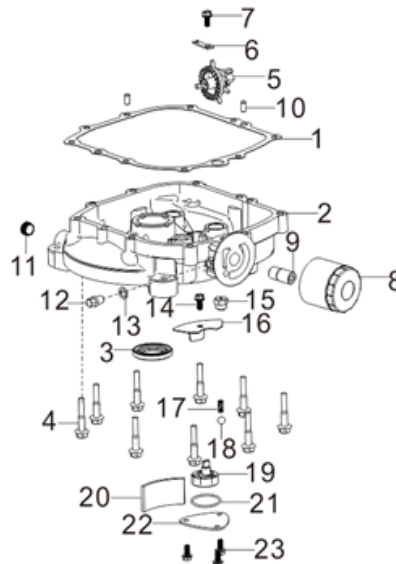

PARTS BREAKDOWN POWEREASE RV550D ENGINE

MODEL:85.578.160

BEPOWEREQUIPMENT

.COM

PARTS BREAKDOWN POWEREASE RV550D ENGINE

MODEL:85.578.160

CRANKCASE AND GEAR ASSEMBLY

REF #	DESCRIPTION	QTY	BE PART #
13	DIPSTICK ASSEMBLY	1	85.572.211
20	WIRE CLIP	1	85.572.212
21	REGULATOR, VOLTAGE	1	
22	BOLT	2	
23	STARTER MOTOR ASSEMBLY	1	85.572.213
24	CYLINDER HEAD BOLT	2	
29	POSITION PIN	2	

COVER SUBASSEMBLY

REF #	DESCRIPTION	QTY	BE PART #
8	OIL FILTER	1	85.572.214

PARTS BREAKDOWN POWEREASE RV550D ENGINE

MODEL:85.578.160

HEAD SUBASSEMBLY

REF #	DESCRIPTION	QTY	BE PART #
4	CYLINDER HEAD COVER GASKET	1	85.572.221
6	SPARK PLUG	1	85.572215

SHROUD ASSEMBLY

REF #	DESCRIPTION	QTY	BE PART #
2	CLIP NUT	2	85.572.216
3	BOLT	5	
4	FUEL PUMP	1	
5	PIPE CLAMP	4	
6	TUBE, FUEL	1	
7	STRAINER, FUEL	1	
8	TUBE, FUEL	1	
9	TUBE, FUEL	1	

PARTS BREAKDOWN POWEREASE RV550D ENGINE

MODEL:85.578.160

CARBURETOR ASSEMBLY

REF #	DESCRIPTION	QTY	BE PART #
1	GASKET, INLET	1	85.572.217
2	PLATE, CARB INSULATOR	1	
3	SEAL GASKET, CARB	2	
4	CARB. ASSEMBLY	1	
5	GASKET, AIR CLEANER	1	

FLYWHEEL ASSEMBLY