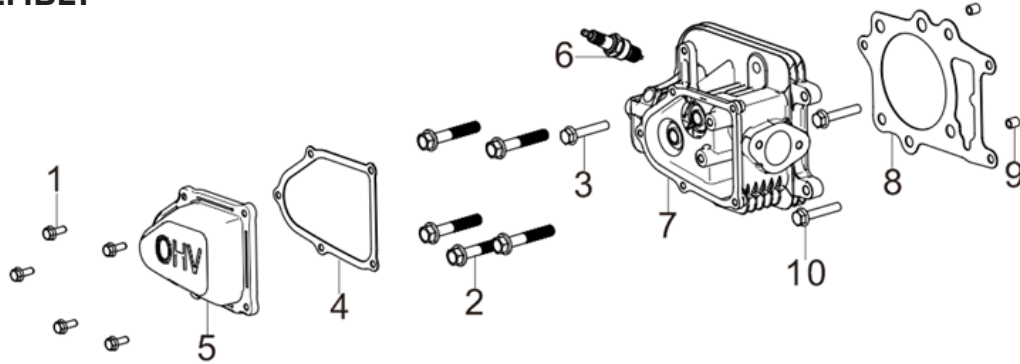

PARTS BREAKDOWN POWEREASE RV550D ENGINE

MODEL:85.578.160

BEPOWEREQUIPMENT

.COM

PARTS BREAKDOWN POWEREASE RV550D ENGINE

MODEL:85.578.160

CRANKCASE AND GEAR ASSEMBLY

REF #	DESCRIPTION	QTY	BE PART #
13	DIPSTICK ASSEMBLY	1	85.572.211
20	WIRE CLIP	1	85.572.212
21	REGULATOR, VOLTAGE	1	
22	BOLT	2	
23	STARTER MOTOR ASSEMBLY	1	85.572.213
24	CYLINDER HEAD BOLT	2	
29	POSITION PIN	2	

COVER SUBASSEMBLY

REF #	DESCRIPTION	QTY	BE PART #
8	OIL FILTER	1	85.572.214

PARTS BREAKDOWN POWEREASE RV550D ENGINE

MODEL:85.578.160

HEAD SUBASSEMBLY

REF #	DESCRIPTION	QTY	BE PART #
4	CYLINDER HEAD COVER GASKET	1	85.572.221
6	SPARK PLUG	1	85.572215

SHROUD ASSEMBLY

REF #	DESCRIPTION	QTY	BE PART #
2	CLIP NUT	2	85.572.216
3	BOLT	5	
4	FUEL PUMP	1	
5	PIPE CLAMP	4	
6	TUBE, FUEL	1	
7	STRAINER, FUEL	1	
8	TUBE, FUEL	1	
9	TUBE, FUEL	1	

PARTS BREAKDOWN POWEREASE RV550D ENGINE

MODEL:85.578.160

CARBURETOR ASSEMBLY

REF #	DESCRIPTION	QTY	BE PART #
1	GASKET, INLET	1	85.572.217
2	PLATE, CARB INSULATOR	1	
3	SEAL GASKET, CARB	2	
4	CARB. ASSEMBLY	1	
5	GASKET, AIR CLEANER	1	

FLYWHEEL ASSEMBLY