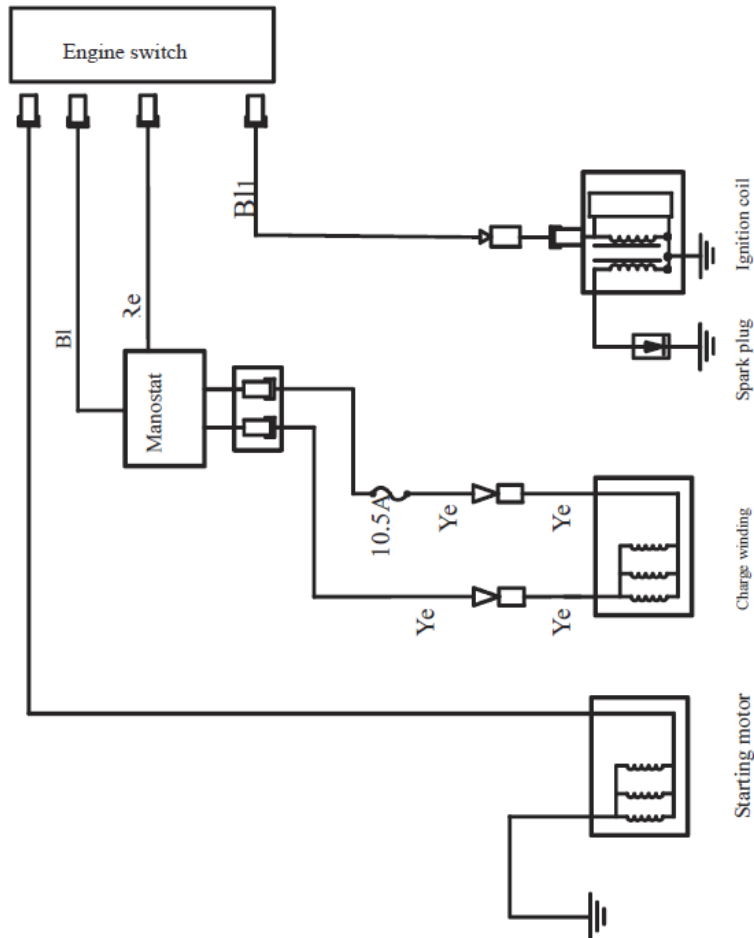

WIRING DIAGRAM