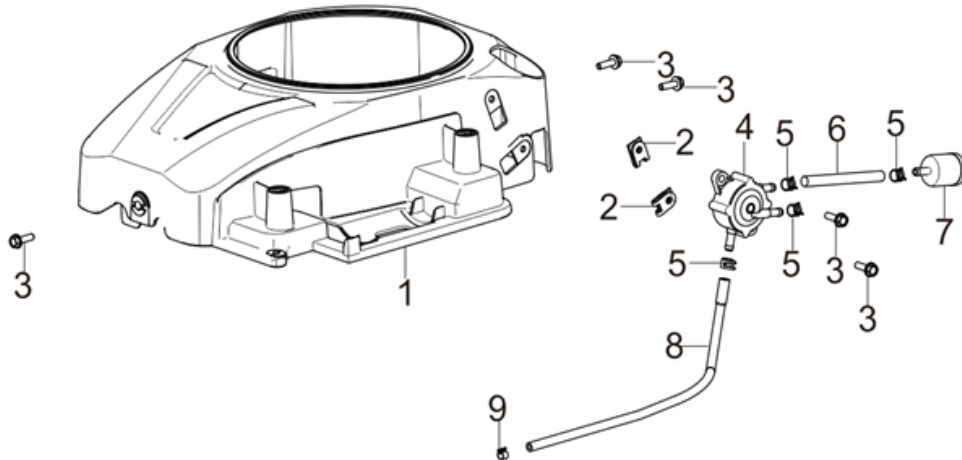

PARTS BREAKDOWN POWEREASE RV550D ENGINE

MODEL:85.578.160

BEPOWEREQUIPMENT

.COM

PARTS BREAKDOWN POWEREASE RV550D ENGINE

MODEL:85.578.160

CRANKCASE AND GEAR ASSEMBLY

REF #	DESCRIPTION	QTY	BE PART #
13	DIPSTICK ASSEMBLY	1	85.572.211
20	WIRE CLIP	1	85.572.212
21	REGULATOR, VOLTAGE	1	
22	BOLT	2	
23	STARTER MOTOR ASSEMBLY	1	85.572.213
24	CYLINDER HEAD BOLT	2	
29	POSITION PIN	2	

COVER SUBASSEMBLY

REF #	DESCRIPTION	QTY	BE PART #
8	OIL FILTER	1	85.572.214

PARTS BREAKDOWN POWEREASE RV550D ENGINE

MODEL:85.578.160

HEAD SUBASSEMBLY

REF #	DESCRIPTION	QTY	BE PART #
4	CYLINDER HEAD COVER GASKET	1	85.572.221
6	SPARK PLUG	1	85.572215

SHROUD ASSEMBLY

REF #	DESCRIPTION	QTY	BE PART #
2	CLIP NUT	2	85.572.216
3	BOLT	5	
4	FUEL PUMP	1	
5	PIPE CLAMP	4	
6	TUBE, FUEL	1	
7	STRAINER, FUEL	1	
8	TUBE, FUEL	1	
9	TUBE, FUEL	1	

PARTS BREAKDOWN POWEREASE RV550D ENGINE

MODEL:85.578.160

CARBURETOR ASSEMBLY

REF #	DESCRIPTION	QTY	BE PART #
1	GASKET, INLET	1	85.572.217
2	PLATE, CARB INSULATOR	1	
3	SEAL GASKET, CARB	2	
4	CARB. ASSEMBLY	1	
5	GASKET, AIR CLEANER	1	

FLYWHEEL ASSEMBLY