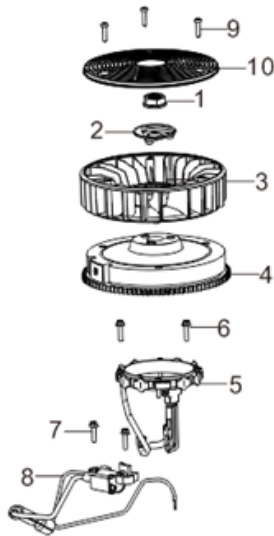

PARTS BREAKDOWN POWEREASE RV550D ENGINE

MODEL:85.578.160

BEPOWEREQUIPMENT

.COM

PARTS BREAKDOWN POWEREASE RV550D ENGINE

MODEL:85.578.160

CRANKCASE AND GEAR ASSEMBLY

REF #	DESCRIPTION	QTY	BE PART #
13	DIPSTICK ASSEMBLY	1	85.572.211
20	WIRE CLIP	1	85.572.212
21	REGULATOR, VOLTAGE	1	
22	BOLT	2	
23	STARTER MOTOR ASSEMBLY	1	85.572.213
24	CYLINDER HEAD BOLT	2	
29	POSITION PIN	2	

COVER SUBASSEMBLY

REF #	DESCRIPTION	QTY	BE PART #
8	OIL FILTER	1	85.572.214

PARTS BREAKDOWN POWEREASE RV550D ENGINE

MODEL:85.578.160

HEAD SUBASSEMBLY

REF #	DESCRIPTION	QTY	BE PART #
4	CYLINDER HEAD COVER GASKET	1	85.572.221
6	SPARK PLUG	1	85.572215

SHROUD ASSEMBLY

REF #	DESCRIPTION	QTY	BE PART #
2	CLIP NUT	2	85.572.216
3	BOLT	5	
4	FUEL PUMP	1	
5	PIPE CLAMP	4	
6	TUBE, FUEL	1	
7	STRAINER, FUEL	1	
8	TUBE, FUEL	1	
9	TUBE, FUEL	1	

PARTS BREAKDOWN POWEREASE RV550D ENGINE

MODEL:85.578.160

CARBURETOR ASSEMBLY

REF #	DESCRIPTION	QTY	BE PART #
1	GASKET, INLET	1	85.572.217
2	PLATE, CARB INSULATOR	1	
3	SEAL GASKET, CARB	2	
4	CARB. ASSEMBLY	1	
5	GASKET, AIR CLEANER	1	

FLYWHEEL ASSEMBLY