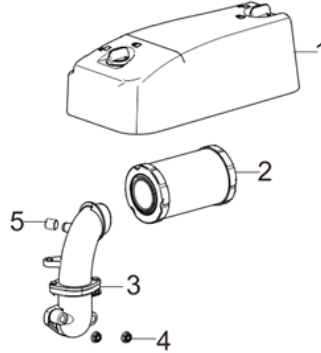

PARTS BREAKDOWN POWEREASE RV550D ENGINE

MODEL:85.578.160

BEPOWEREQUIPMENT

.COM

PARTS BREAKDOWN POWEREASE RV550D ENGINE

MODEL:85.578.160

CRANKCASE AND GEAR ASSEMBLY

REF #	DESCRIPTION	QTY	BE PART #
13	DIPSTICK ASSEMBLY	1	85.572.211
20	WIRE CLIP	1	85.572.212
21	REGULATOR, VOLTAGE	1	
22	BOLT	2	
23	STARTER MOTOR ASSEMBLY	1	85.572.213
24	CYLINDER HEAD BOLT	2	
29	POSITION PIN	2	

SHROUD ASSEMBLY

REF #	DESCRIPTION	QTY	BE PART #
2	CLIP NUT	2	85.572.216
3	BOLT	5	
4	FUEL PUMP	1	
5	PIPE CLAMP	4	
6	TUBE, FUEL	1	
7	STRAINER, FUEL	1	
8	TUBE, FUEL	1	
9	TUBE, FUEL	1	

PARTS BREAKDOWN POWEREASE RV550D ENGINE

MODEL:85.578.160

CARBURETOR ASSEMBLY

REF #	DESCRIPTION	QTY	BE PART #
1	GASKET, INLET	1	85.572.217
2	PLATE, CARB INSULATOR	1	
3	SEAL GASKET, CARB	2	
4	CARB. ASSEMBLY	1	
5	GASKET, AIR CLEANER	1	

FLYWHEEL ASSEMBLY

REF #	DESCRIPTION	QTY	BE PART #
5	CHARGE COIL SUBASSEMBLY	1	85.572.218
6	BOLT	2	
7	BOLT	2	85.572.219
8	IGNITION COIL	1	

PARTS BREAKDOWN POWEREASE RV550D ENGINE

MODEL:85.578.160

AIR FILTER

REF #	DESCRIPTION	QTY	BE PART #
2	AIR FILTER	1	85.572.220