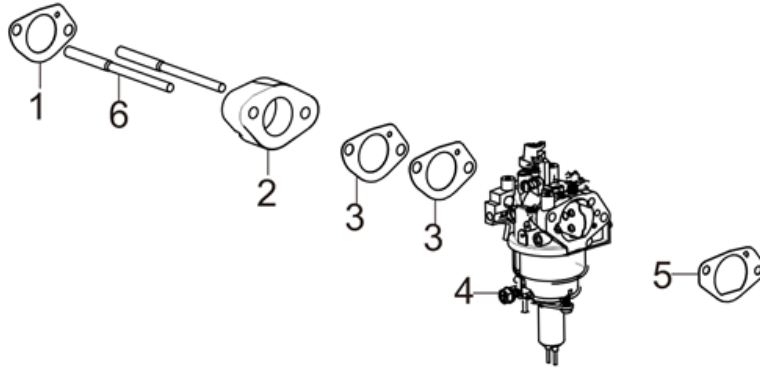

PARTS BREAKDOWN POWEREASE RV550D ENGINE

MODEL:85.578.160

BEPOWEREQUIPMENT

.COM

PARTS BREAKDOWN POWEREASE RV550D ENGINE

MODEL:85.578.160

CRANKCASE AND GEAR ASSEMBLY

REF #	DESCRIPTION	QTY	BE PART #
13	DIPSTICK ASSEMBLY	1	85.572.211
20	WIRE CLIP	1	85.572.212
21	REGULATOR, VOLTAGE	1	
22	BOLT	2	
23	STARTER MOTOR ASSEMBLY	1	85.572.213
24	CYLINDER HEAD BOLT	2	
29	POSITION PIN	2	

COVER SUBASSEMBLY

REF #	DESCRIPTION	QTY	BE PART #
8	OIL FILTER	1	85.572.214

PARTS BREAKDOWN POWEREASE RV550D ENGINE

MODEL:85.578.160

HEAD SUBASSEMBLY

REF #	DESCRIPTION	QTY	BE PART #
4	CYLINDER HEAD COVER GASKET	1	85.572.221
6	SPARK PLUG	1	85.572215

SHROUD ASSEMBLY

REF #	DESCRIPTION	QTY	BE PART #
2	CLIP NUT	2	85.572.216
3	BOLT	5	
4	FUEL PUMP	1	
5	PIPE CLAMP	4	
6	TUBE, FUEL	1	
7	STRAINER, FUEL	1	
8	TUBE, FUEL	1	
9	TUBE, FUEL	1	

PARTS BREAKDOWN POWEREASE RV550D ENGINE

MODEL:85.578.160

CARBURETOR ASSEMBLY

REF #	DESCRIPTION	QTY	BE PART #
1	GASKET, INLET	1	85.572.217
2	PLATE, CARB INSULATOR	1	
3	SEAL GASKET, CARB	2	
4	CARB. ASSEMBLY	1	
5	GASKET, AIR CLEANER	1	

FLYWHEEL ASSEMBLY